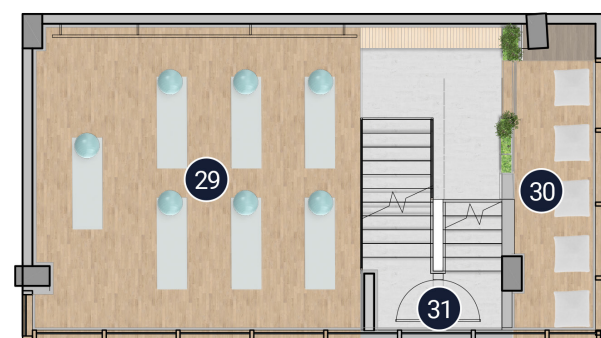

The Crestmark

GROUND FLOOR AMENITIES PLAN

- 1 DROP-OFF AREA
- 2 LOBBY ENTRANCE
- 3 LOBBY LOUNGE
- 4 LOBBY RECEPTION
- 5 LIBRARY AREA
- 6 HUB DESK
- 7 LIFT LOBBY
- 8 KIDTROPOLIS WORLD
- 9 SERVICE LIFT
- 10 MOVE-IN FURNITURE STORAGE
- 11 MOVE-IN TRUCK ZONE
- 12 BICYCLE PARKING WITH WASH AREA
- 13 VISITOR PARKING
- 14 CURVED OUTDOOR BENCH
- 15 ACCESS TO CANAL BOARDWALK
- 16 VEHICLE ENTRANCE
- 17 VEHICLE EXIT

The Crestmark

4TH FLOOR AMENITIES PLAN

- 1 LEISURE AND LOUNGE POOL
- 2 INFINITY POOL AREA
- 3 CABANAS
- 4 BAJA SHELF
- 5 KIDS POOL
- 6 POOL SUN LOUNGERS AREA
- 7 ACCESS TO POOL DECK & COURTYARD
- 8 MINI BOWLING ALLEY
- 9 ARCADE ROOM LOUNGE SEATS
- 10 ARCADE MACHINES
- 11 GAMES TABLE
- 12 SKEE BALL AREA
- 13 TV GAME ROOM
- 14 COURTYARD
- 15 KINETIC GARDEN
- 16 SECRET CLUB ROOM
- 17 BAR & KITCHENETTE
- 18 DINING AND LOUNGE AREA
- 19 CLUB ROOM TERRACE
- 20 FEMALE CHANGE, STEAM, SAUNA & SHOWER
- 21 MALE CHANGE, STEAM, SAUNA, & SHOWER
- 22 FUNCTIONAL TRAINING ZONE
- 23 TREADWALL
- 24 FITNESS STUDIO
- 25 LIFT LOBBY
- 26 BARBEQUE AREA
- 27 OUTDOOR YOGA AREA
- 28 OUTDOOR KIDS PLAY AREA
- 29 INDOOR YOGA AREA
- 30 ZEN ROOM
- 31 ACCESS TO WELLNESS STUDIO