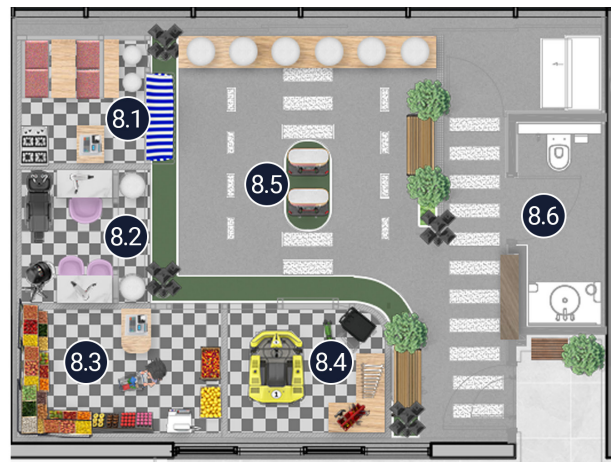

The Crestmark

GROUND FLOOR AMENITIES PLAN

- 1 DROP-OFF AREA
- 2 LOBBY ENTRANCE
- 3 LOBBY LOUNGE
- 4 LOBBY RECEPTION
- 5 LIBRARY AREA
- 6 HUB DESK
- 7 LIFT LOBBY
- 8 KIDTROPOLIS WORLD
- 9 SERVICE LIFT
- 10 MOVE-IN FURNITURE STORAGE
- 11 MOVE-IN TRUCK ZONE
- 12 BICYCLE PARKING WITH WASH AREA
- 13 VISITOR PARKING
- 14 CURVED OUTDOOR BENCH
- 15 ACCESS TO CANAL BOARDWALK
- 16 VEHICLE ENTRANCE
- 17 VEHICLE EXIT

KIDTROPOLIS WORLD

- 8.1 DINER CAFE
- 8.2 HAIR SALON
- 8.3 SUPERMARKET
- 8.4 CAR SHOP
- 8.5 GAS STATION
- 8.6 KIDS WASHROOM

FLOATING VILLAS

DUBAI WATER CANAL

FLOATING VILLAS

DUBAI WATER CANAL BOARDWALK

RETAIL

The Crestmark

4TH FLOOR AMENITIES PLAN

- 1 LEISURE AND LOUNGE POOL
- 2 INFINITY POOL AREA
- 3 CABANAS
- 4 BAJA SHELF
- 5 KIDS POOL
- 6 POOL SUN LOUNGERS AREA
- 7 ACCESS TO POOL DECK & COURTYARD
- 8 MINI BOWLING ALLEY
- 9 ARCADE ROOM LOUNGE SEATS
- 10 ARCADE MACHINES
- 11 GAMES TABLE
- 12 SKEE BALL AREA
- 13 TV GAME ROOM
- 14 COURTYARD
- 15 KINETIC GARDEN
- 16 SECRET CLUB ROOM
- 17 BAR & KITCHENETTE
- 18 DINING AND LOUNGE AREA
- 19 CLUB ROOM TERRACE
- 20 FEMALE CHANGE, STEAM, SAUNA & SHOWER
- 21 MALE CHANGE, STEAM, SAUNA, & SHOWER
- 22 FUNCTIONAL TRAINING ZONE
- 23 TREADWALL
- 24 FITNESS STUDIO
- 25 LIFT LOBBY
- 26 BARBEQUE AREA
- 27 OUTDOOR YOGA AREA
- 28 OUTDOOR KIDS PLAY AREA
- 29 INDOOR YOGA AREA
- 30 ZEN ROOM
- 31 ACCESS TO WELLNESS STUDIO

3RD FLOOR WELLNESS STUDIO

DUBAI WATER CANAL BOARDWALK

FLOATING VILLAS

DUBAI WATER CANAL

FLOATING VILLAS