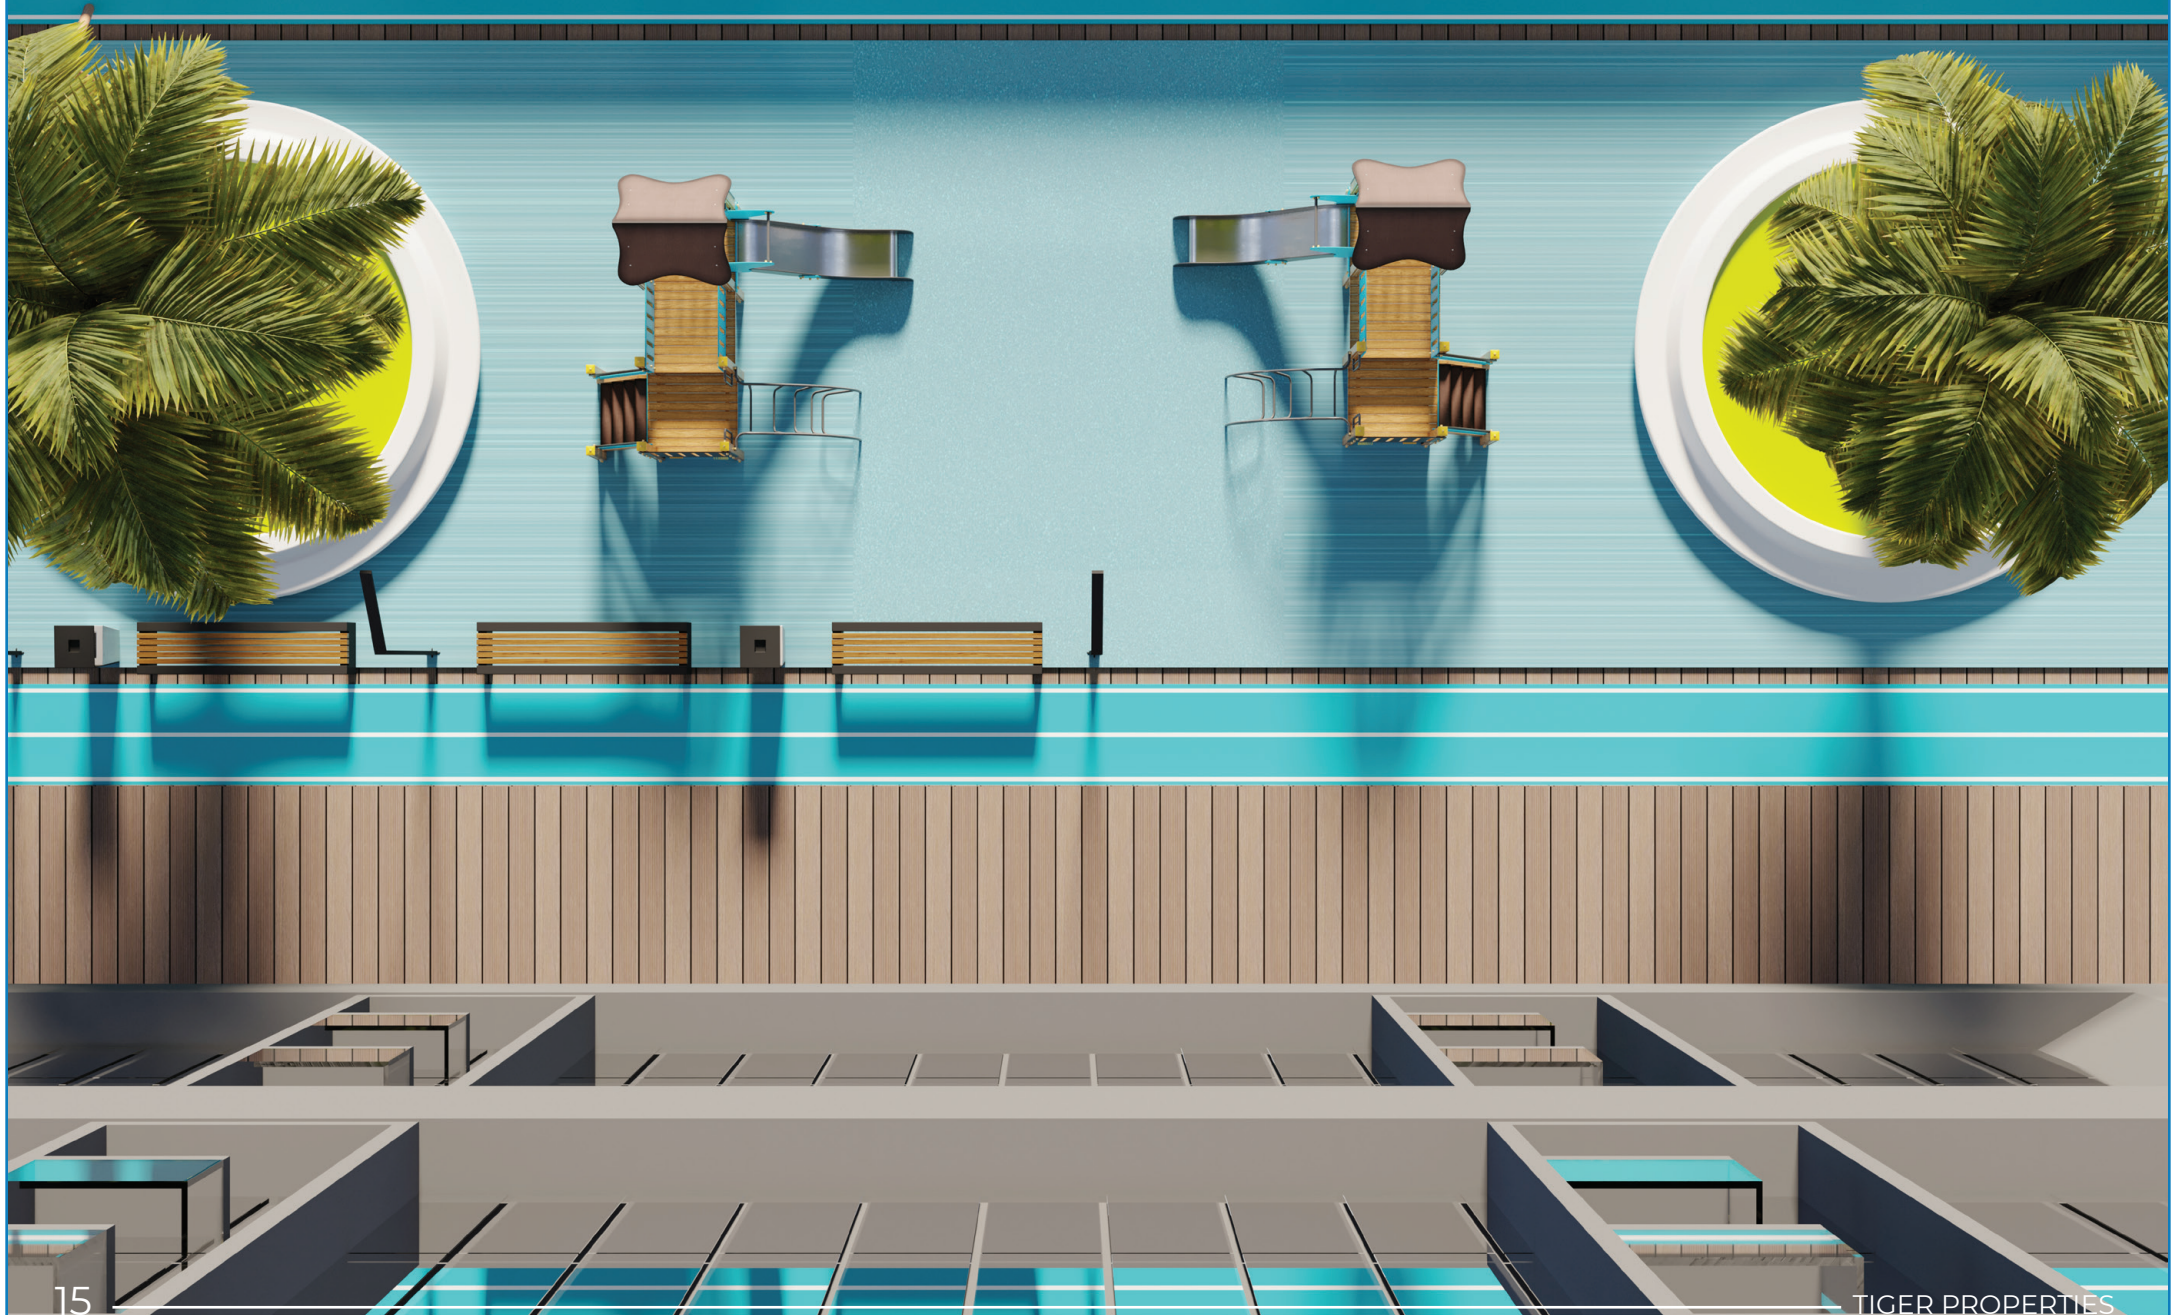

ALTAI

ALTAI

Facilities For Every Need

A variety of opulent amenities are available at Altai Tower to assist you unwind, relax, and have fun. Swim in the outdoor pool or use the running and walking track to get some exercise. It has everything you need for terrific health in our cutting-edge gym. Along with a safe area for your kids to enjoy their time, you can take in the beautiful view while keeping an eye on them.

An Interior Of Comfort

Residents are greeted with an air of richness and refinement as soon as they enter Altai Tower's interior. The interiors of the skyscraper have been carefully planned to produce an opulent living environment that captures the spirit of Emirati culture. Every element of the interior design, from the tastefully created furniture to the complex architectural features, demonstrates the tower's dedication to excellence.